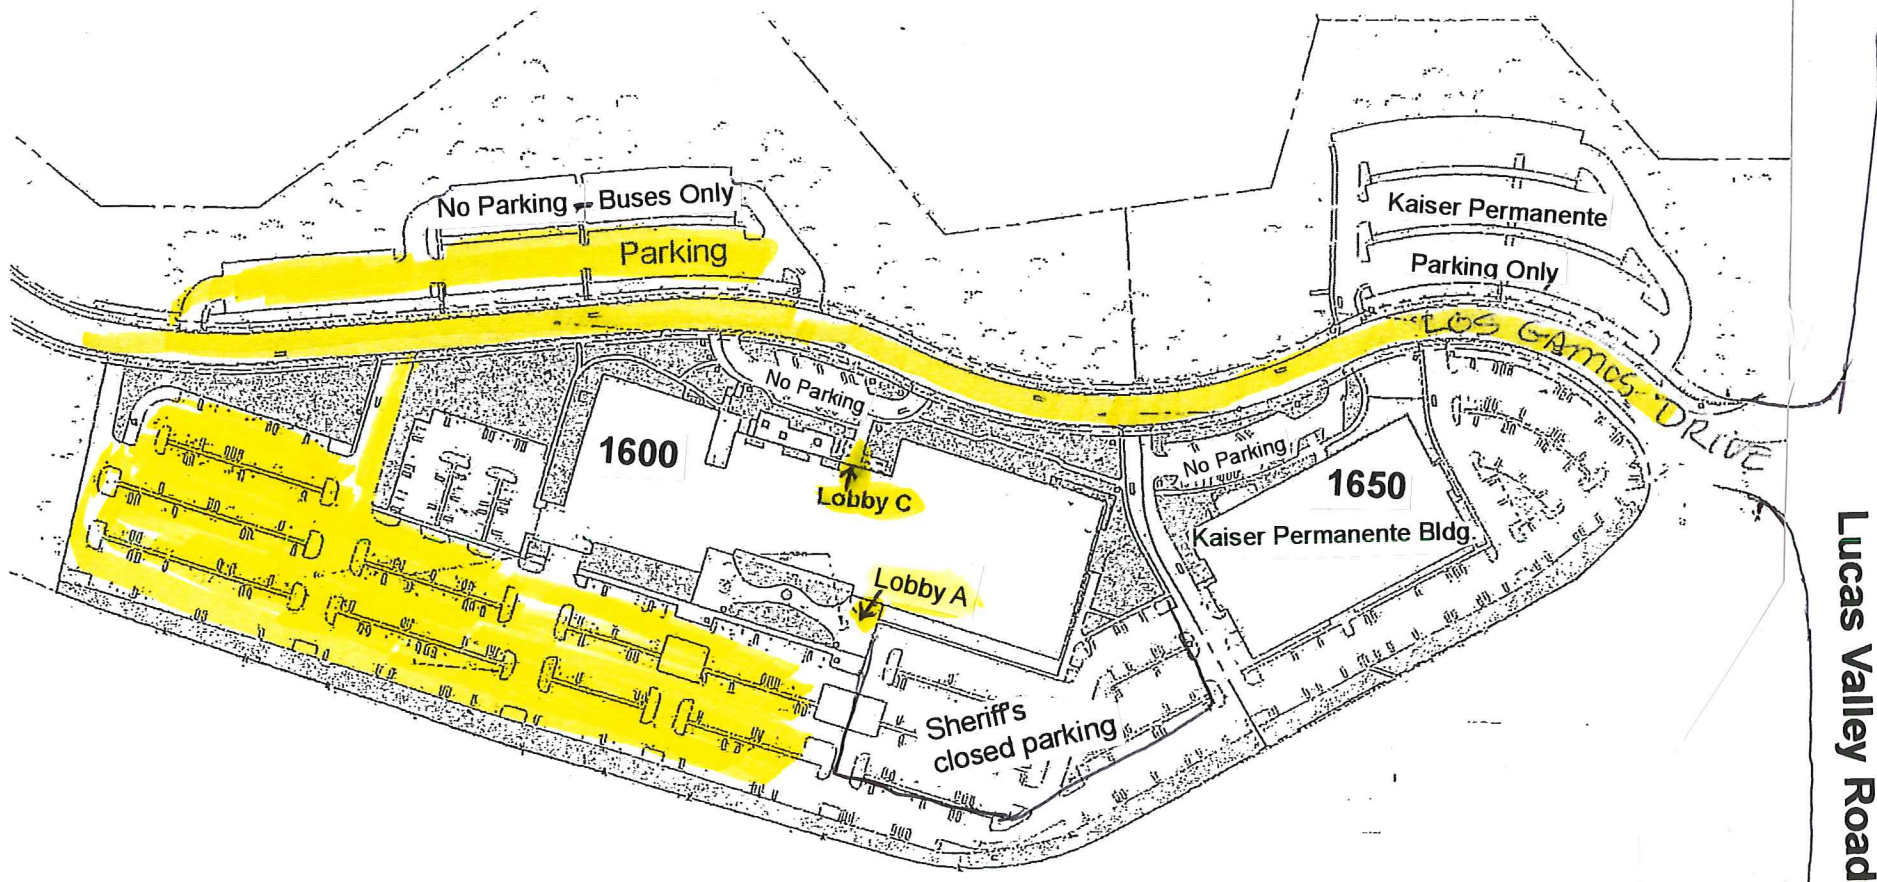

Directions to 1600 Los Gamos Drive, Suite 210
(Lobby C is closest to Suite 210)

Lobby C:

- Upon entering, go through the double doors straight ahead to the end of the long hallway.
- Note that Suite 210 is on the second floor but ground level with Los Gamos Drive.

Lobby A (Sheriff's entrance):

- Take the elevator to the 2nd floor.
- Go left at the Sheriff's administration office.
- Go right, down the long hallway to Suite 210 at the end.

Lucas Valley Road

To HWY 101